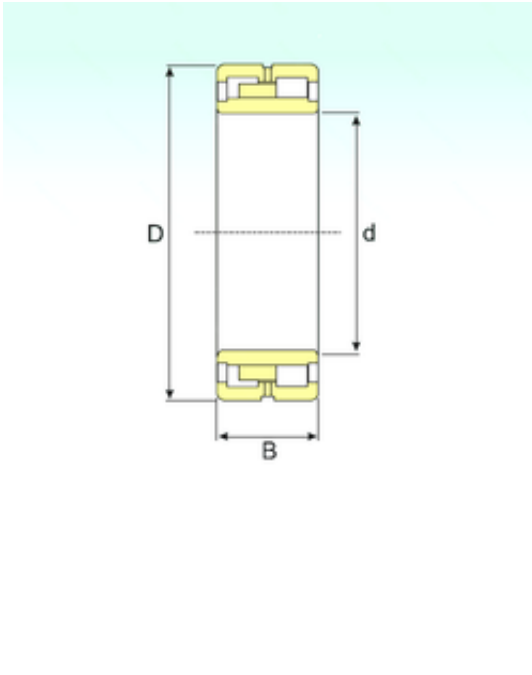

Aboud automobile.

NNU 49/500 K/SPW33X Bearing 2D drawings and 3D CAD models

500 mm x 670 mm x 170 mm ISB NNU 49/500 K/SPW33X roulements à rouleaux cylindriques

Bearing No. NNU 49/500 K/SPW33X

Size	500x670x170 mm
Bore Diameter	500 mm
Outer Diameter	670 mm
Width	170 mm
d	500 mm
D	670 mm
B	170 mm
C	170 mm
Weight	165 Kg
Basic dynamic load rating (C)	2283,4 kN
Basic static load rating (C0)	5978 kN
(Grease) Lubrication Speed	921,5 r/min