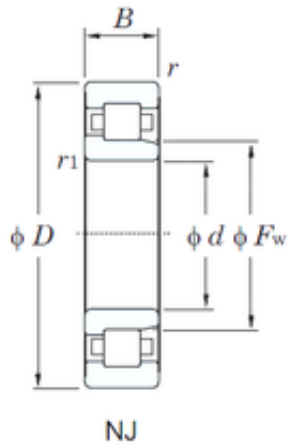

Aboud automobile.

30 mm x 72 mm x 27 mm KOYO NJ2306
roulements à rouleaux cylindriques

Bearing No. NJ2306

Size	30x72x27 mm
Bore Diameter	30 mm
Outer Diameter	72 mm
Width	27 mm
d	30 mm
Fw	42 mm
D	72 mm
B	27 mm
C	27 mm
r min.	1.1 mm
r1 min.	1.1 mm
Weight	0.500 Kg
Basic dynamic load rating (C)	51.4 kN
Basic static load rating (C0)	50.8 kN
(Grease) Lubrication Speed	7700 r/min
Bearing No.	NJ2306
r(min)	1.1
r1(min)	1.1
Cr	64.3
C0r	50.8
Cu	7.15
Grease lub.	7700
Oil lub.	12000
Ew	-
d1	-

NJ2306 Bearing 2D drawings and 3D CAD models

Aboud automobile.

B1	-
B2	-
da(min)	-
db(min)	36.5
db(max)	40
dc(min)	-
dd(min)	-
Da(max)	65.5
Db(max)	-
Db(min)	-
ra(max)	1
rb(max)	1
(Refer.)Mass(kg)	0.525